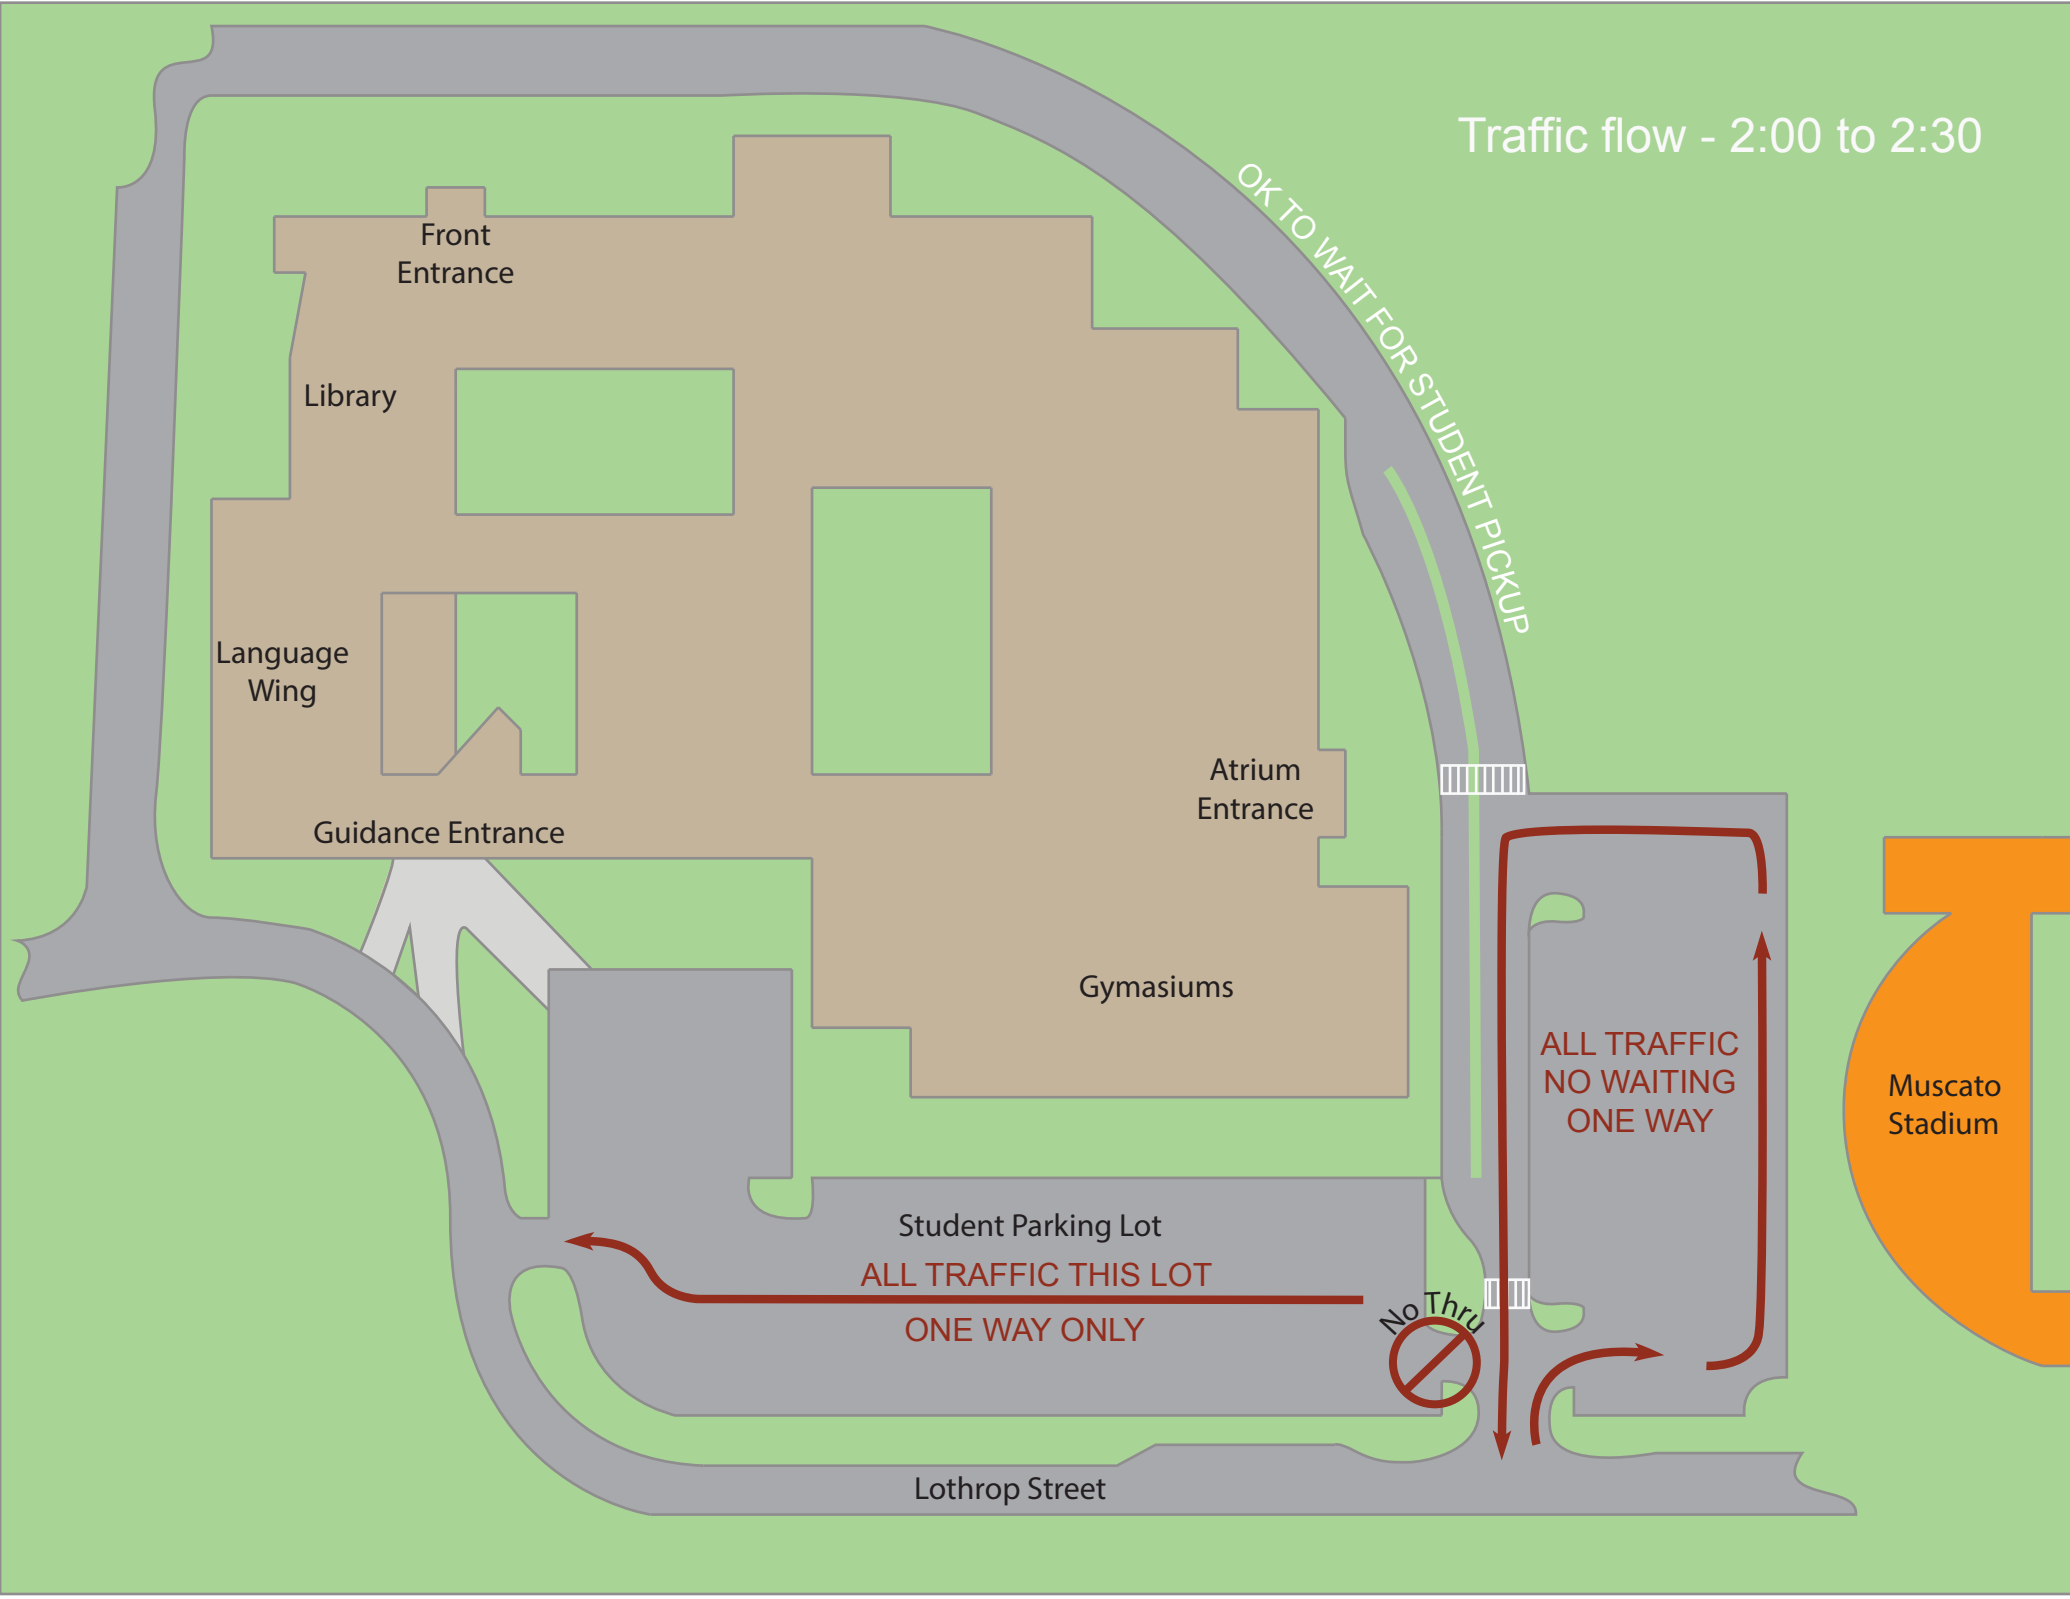

Traffic flow - 2:00 to 2:30

Front Entrance

Library

Language Wing

Guidance Entrance

Atrium Entrance

Gymnasiums

Student Parking Lot  
ALL TRAFFIC THIS LOT  
ONE WAY ONLY

ALL TRAFFIC  
NO WAITING  
ONE WAY

Muscato Stadium

Lothrop Street

OK TO WAIT FOR STUDENT PICKUP